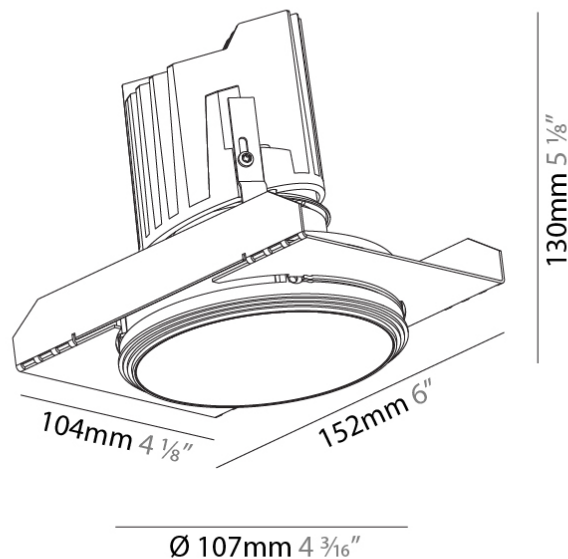

ELECTRICAL

Lamp Type: LED (Zhaga Standard)
Input Wattage (W): 13
Total Output Wattage (W): 11.8
Dimming: Tri-Mode (Non-Dimming and Phase Dimming (120Vac only) and 0-10V Dimming)
Driver Included: No
Driver Location: Recessed Housing
Driver Type: Constant Current - Universal
Driver Class: Class 2
Housing: See components
Input Voltage (V): 120 - 277
Constant Current (MA): 350

LED

Number of LEDs: 1
Color Temperature (°K): 2700 / 3000 / 3500 / 4000
Max. Delivered Lumen (lm): 876 / 909 / 955 / 974
Nominal Lumen (lm): 1304 / 1352 / 1421 / 1450
CRI: >90 CRI
Efficiency (%): 87.9 / 88.4 / 87.9
Lamp Life (hrs): 50000
Upon Request: RGB-W Tunable White Special Color Temperature Special LED

OPTICAL

Reflector°: 18 / 42 / 60
Optic°: Lens Pack - No Lens / Linear Spread Lens / Honeycomb / Spread Lens
Upon Request: Special Beam Angles

RATINGS AND CERTIFICATIONS

382, F 416-247-9319, www.zaneen.com

Created by Interlight for North American standards at the end of the existing Model #. For assistance on 'custom' specifications, contact zteam@zaneen.com. In a constant effort to supply the best product, we reserve the right to change specifications or materials without notice. The most recent specification sheets are found at zaneen.com

IP rating: IP20