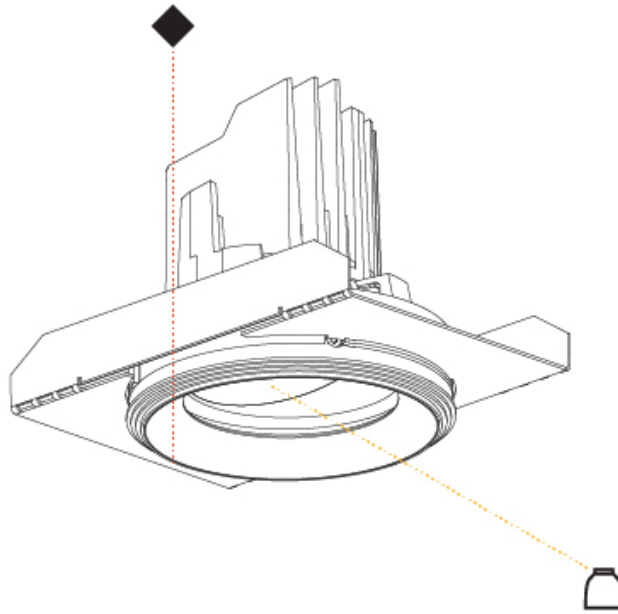

BIONIQ ROUND ADJUSTABLE TRIMLESS

A35179-

PROJECT	_____
TYPE	_____
SPECIFIER	_____
QUANTITY	_____
DATE	_____