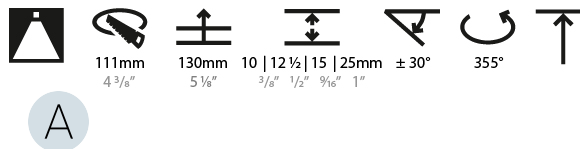

PHYSICAL

Shape: Round
Diameter (mm): 107
Diameter (in): 4 3/16
Height (mm): 112
Height (in): 4 7/16
Ceiling Thickness (mm): 10 / 12.5 / 15 / 25
Ceiling Thickness (in): 3/8 or 1/2 or 9/16 or 1
Min. Recessing Depth (mm): 130
Min. Recessing Depth (in): 5 1/8
Light Distribution: Adjustable / Downlight
Weight (kg): 0.596
Weight (lbs): 1.31
Fixture Finish: SSR / BKV / CWI / CRY / HAB / UFT / ITA / RUA / FTG / MYG / LOD / PUS / FRO / FUP / KIA / POP / BLS / SPG / MEY / GOH / GUM / CHC / COM / ABZ / JAG / OBR / MOS / ROR
Fixture Material: Aluminum Die Cast
Cut-out Measurements: Ø 111mm / 4 3/8"
Upon Request: Unique Ceiling Thickness

ELECTRICAL

Lamp Type: LED (Zhaga Standard)
Input Wattage (W): 13.2 / 16.5
Total Output Wattage (W): 12.1 / 14.7
Dimming: Tri-Mode (Non-Dimming and Phase Dimming (120Vac only) and 0-10V Dimming)
Driver Included: No
Driver Location: Recessed Housing
Driver Type: Constant Current - Universal
Driver Class: Class 2
Housing: See components
Input Voltage (V): 120 - 277
Constant Current (MA): 350

LED

Number of LEDs: 1
Color Temperature (°K): 2700 / 3000 / 3500 / 4000
Max. Delivered Lumen (lm): 850 / 950 / 1019 / 1040
Nominal Lumen (lm): 960 / 1070 / 1156 / 1180
CRI: >90 CRI
Lamp Life (hrs): 50000
Upon Request: RGB-W Tunable White Special Color Temperature Special LED

OPTICAL

Reflector: 10
Adjustability: Rotational 355°; Tilt 30°
Upon Request: Special Beam Angles

RATINGS AND CERTIFICATIONS