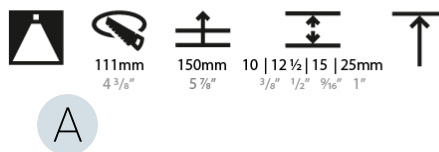

ELECTRICAL

Lamp Type: LED (Zhaga Standard)
Input Wattage (W): 13
Total Output Wattage (W): 11.8
Dimming: Tri-Mode (Non-Dimming and Phase Dimming (120Vac only) and 0-10V Dimming)
Driver Included: No
Driver Location: Recessed Housing
Driver Type: Constant Current - Universal
Driver Class: Class 2
Housing: See components
Input Voltage (V): 120 - 277
Constant Current (MA): 350

LED

Number of LEDs: 1
Color Temperature (°K): 2700 / 3000 / 3500 / 4000
Max. Delivered Lumen (lm): 876 / 909 / 955 / 974
Nominal Lumen (lm): 1304 / 1352 / 1421 / 1450
CRI: >90 CRI
Efficiency (%): 87.9 / 88.4 / 87.9
Lamp Life (hrs): 50000
Upon Request: RGB-W Tunable White Special Color Temperature Special LED

OPTICAL

Reflector°: 18 / 42 / 60
Optic°: Lens Pack - No Lens / Linear Spread Lens / Honeycomb / Spread Lens
Upon Request: Special Beam Angles

RATINGS AND CERTIFICATIONS

382, F 416-247-9319, www.zaneen.com

Created by Interlight for North American standards at the end of the existing Model #. For assistance on 'custom' specifications, contact zteam@zaneen.com. In a constant effort to supply the best product, we reserve the right to change specifications or materials without notice. The most recent specification sheets are found at zaneen.com

IP rating: IP20