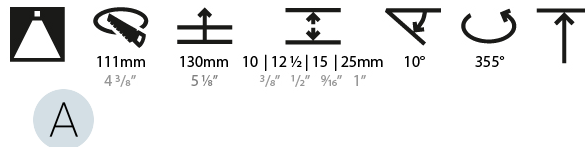

ELECTRICAL

Lamp Type: LED (Zhaga Standard)
Input Wattage (W): 15.5
Total Output Wattage (W): 14.5
Dimming: Tri-Mode (Non-Dimming and Phase Dimming (120Vac only) and 0-10V Dimming)
Driver Included: No
Driver Location: Recessed Housing
Driver Type: Constant Current - Universal
Driver Class: Class 2
Housing: See components
Input Voltage (V): 120 - 277
Constant Current (MA): 500

LED

Number of LEDs: 1
Color Temperature (°K): 2700 / 3000 / 3500 / 4000
Max. Delivered Lumen (lm): 940 / 980 / 1029 / 1050
Nominal Lumen (lm): 1386 / 1438 / 1511 / 1542
CRI: >90 CRI
Efficiency (%): 87.9 / 88.4 / 87.9
Lamp Life (hrs): 50000
Upon Request: RGB-W Tunable White Special Color Temperature Special LED

OPTICAL

Reflector: 20 / 40 / 60
Adjustability: Rotational 355°; Tilt 10°
Upon Request: Special Beam Angles

RATINGS AND CERTIFICATIONS

Zaneen Group Inc. © 2024, T 1800-388-3382, F 416-247-9319, www.zaneen.com
Certified By: Certified for North American Standards
Available for International specifications by adding "INT" at the end of the existing Model #. For assistance on 'custom' specifications, contact zteam@zaneen.com.
IP Rating: IP20
If a conflict occurs to supply the best product, we reserve the right to change specifications or materials without notice. The most recent specification sheets are found at zaneen.com