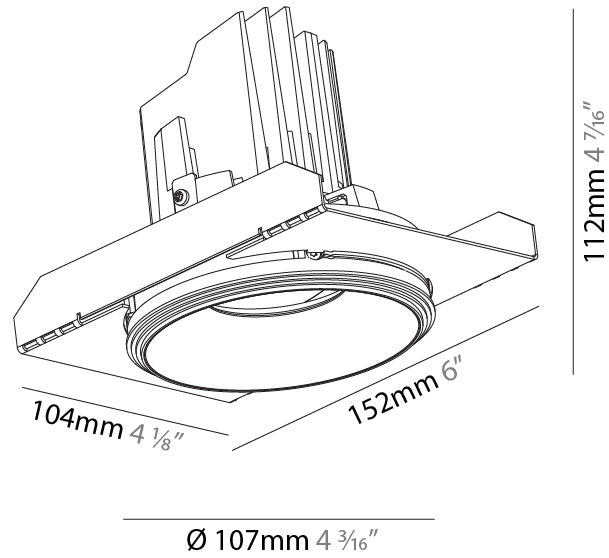

ELECTRICAL

Lamp Type: LED (Zhaga Standard)
Input Wattage (W): 13.2 / 16.5
Total Output Wattage (W): 12.1 / 14.7
Dimming: Tri-Mode (Non-Dimming and Phase Dimming (120Vac only) and 0-10V Dimming)
Driver Included: No
Driver Location: Recessed Housing
Driver Type: Constant Current - Universal
Driver Class: Class 2
Housing: See components
Input Voltage (V): 120 - 277
Constant Current (MA): 350

LED

Number of LEDs: 1
Color Temperature (°K): 2700 / 3000 / 3500 / 4000
Max. Delivered Lumen (lm): 850 / 950 / 1019 / 1040
Nominal Lumen (lm): 960 / 1070 / 1156 / 1180
CRI: >90 CRI
Efficiency (%): 88.5
Lamp Life (hrs): 50000
Upon Request: RGB-W Tunable White Special Color Temperature Special LED

OPTICAL

Reflector°: 10
Adjustability: Rotational 355°; Tilt 10°
Upon Request: Special Beam Angles

RATINGS AND CERTIFICATIONS

Zaneen Group Inc. © 2024, T 1800-388-3382, F 416-247-9319, www.zaneen.com
Certified By: Certified for North American Standards
Available for International specifications by adding "INT" at the end of the existing Model #. For assistance on 'custom' specifications, contact zteam@zaneen.com.
IP Rating: IP20
If a conflict occurs to supply the best product, we reserve the right to change specifications or materials without notice. The most recent specification sheets are found at zaneen.com